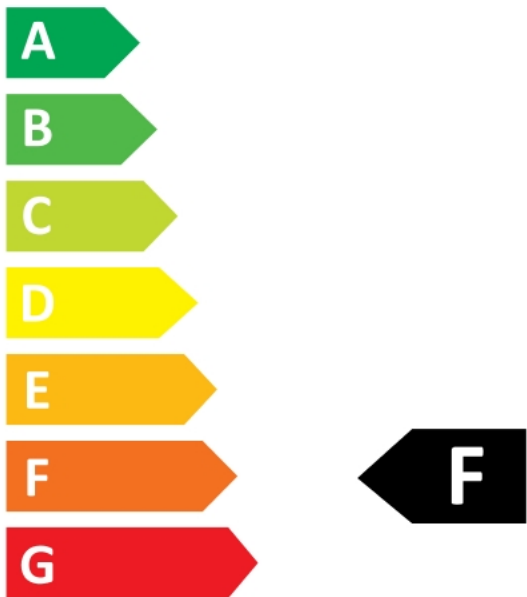

ENERG

LEDlumi

32408-2065 8W TunableWhite Spot

9
kWh/1000h

2019/2015